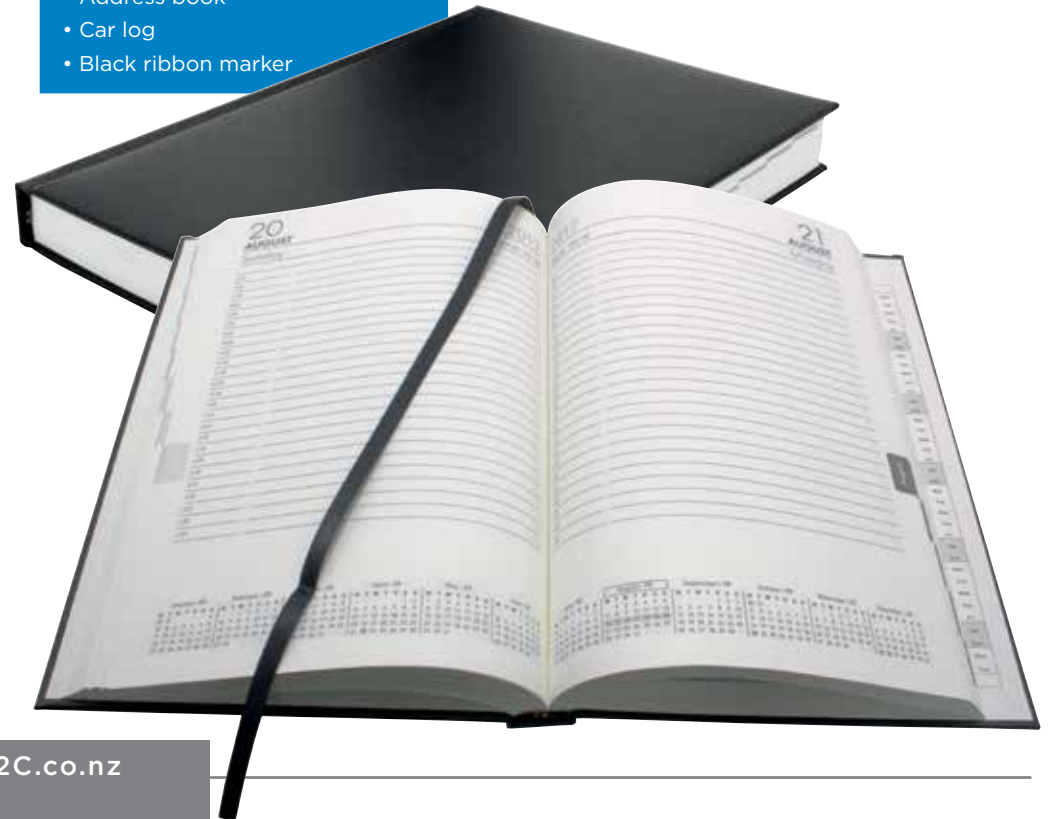

A41 DPP

(Day-per-page) A4 Diary 2018

Smart hard cover day-per-page A4 diary with white pages.

| | |
|---------------------|----------------------------------|
| Cover Material: | Book cloth |
| Cover Style: | Padded front cover |
| Stock colours: | Black, Navy, Red |
| Product size: | A4 |
| Page size: | 210 x 297mm |
| Page orientation: | Portrait, day to a page |
| Page colour: | White |
| Decoration options: | Foil, Deboss, Digital print |
| Decoration area: | 75 x 50mm (Standard recommended) |

Black: 742145

Navy: 742146

Red: 7423149

Soft-feel Padded Cover

Features:

- 12 month calendar
- Day-to-a-page
- Personal information pages
- Australia/New Zealand notable dates 2018-2019
- International dialling codes and public holidays
- World times
- Conversion tables
- Meeting planner
- Staff holidays chart
- Address book
- PVC business card sheets x 2
- Black ribbon marker
- Refills available.