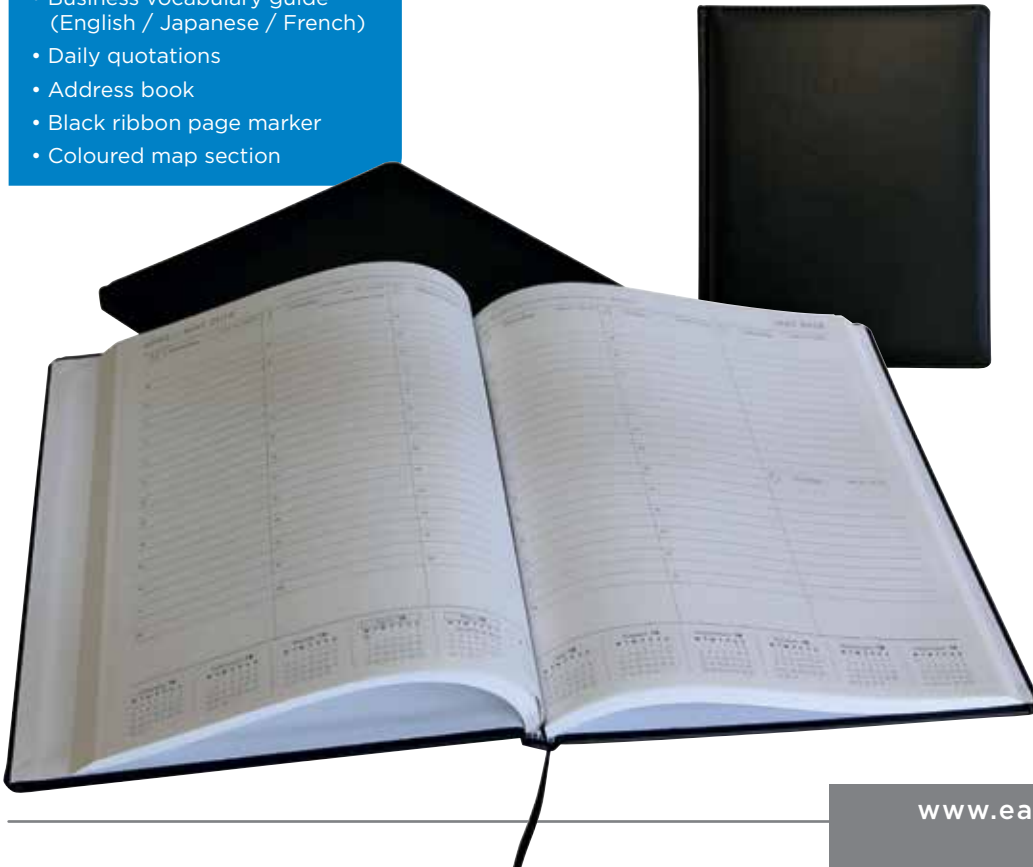

Perfect Business Partner

Features:

- Week-to-a-view vertical page format
- 12 month planner
- Monthly planners
- Personal information pages
- Australia/New Zealand notable dates & school holidays
- International holidays
- World times
- Annual leave planner
- World temperature guide
- Conversion tables
- Business vocabulary guide (English / Japanese / French)
- Daily quotations
- Address book
- Black ribbon page marker
- Coloured map section

Management WTV

(week-to-view) diary 2018

Plan your week to ensure you work, rest and play

Cover Material:	Italian PU Faux Leather
Cover Style:	Padded front, stitched edges
Stock colours:	Black
Product size:	Quarto (210x265mm)
Page size:	208 x 260mm
Page orientation:	Portrait, week to view
Page colour:	Ivory
Decoration options:	Foil, Deboss, Digital print
Decoration area:	75 x 50mm (standard recommended) POA for larger decoration area

742630