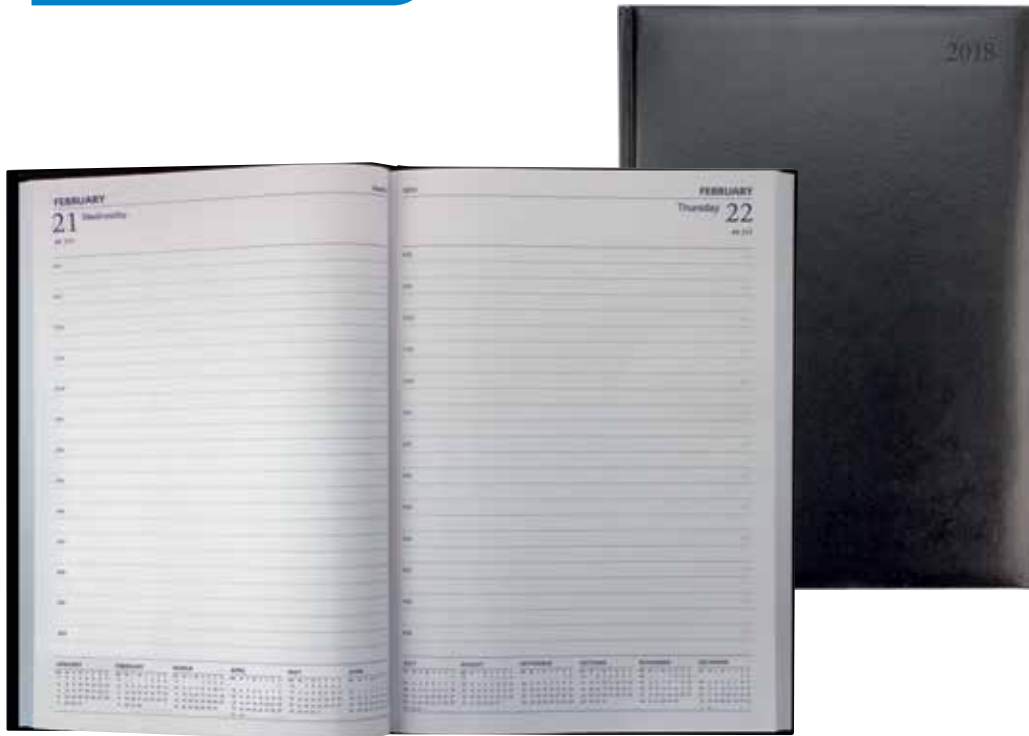

Your Smart Business Partner

Features:

- 12 month calendar
- Day-to-a-page
- Personal information pages
- Australia/New Zealand notable dates 2018-2019
- International dialling codes and public holidays
- World times
- Conversion tables
- Meeting planner
- Staff holidays chart
- Address book
- Black ribbon marker

Emperor Daily Luma

Portrait Day-to-a-Page A4 Diary

Executive daily diary with white ecological pages.

Cover Material:	Luma Papercote
Cover Style:	Mono
Stock colours:	Black
Product size:	312 x 217 x 27mm
Page size:	297 x 210mm
Page orientation:	Portrait
Page colour:	White
Decoration options:	Deboss, Foil stamp, Screen print, Pad print
Decoration area:	40 sq/cm Any larger than this is POA
Carton Specifications:	10pcs, 12kg, 46x33x16cm

585-35